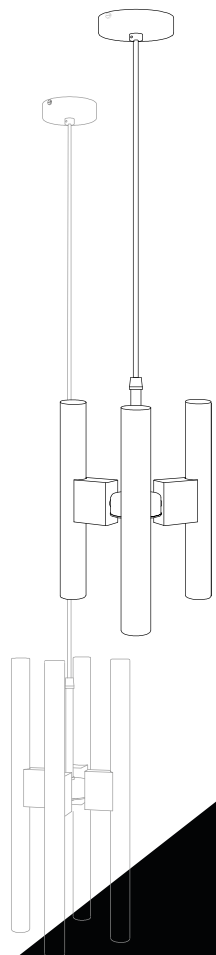

THERMO
LAMP®

HTHREE
HFOUR

HTHREE & HFOUR

Designed and developed in Spain with all European components, the H Series lamps are hand crafted, bespoke products. The elegant design was developed to enhance the pure light source of our timeless Linestra bulbs. H THREE and H FOUR are delicate decorative lamps of the H Series and are perfect as stand alone pieces, but truly stunning repeated throughout your lighting design.

Design: **M. Stock**

H3 300

H4 500

Materials

Textile cable, natural brass and metal body.

Body colour: **Black**

Brass

Cable colour: **Black**

Light bulb

Number of light bulbs **3 or 4**

Socket **S14D**

Wattage **Max 35W**

Voltage **250V/ 0-60Hz**

Lights bulbs are not included

Thermolamp light bulb options

Measurement of light bulb	Ø30x300 mm	Ø30x500 mm
Wattage	4 W	8 W
Lumen	200	380
Colour temperature	2200 K	2200K
Dimmable	Yes	Yes

34 mm

2 m

300 mm
or
500 mm